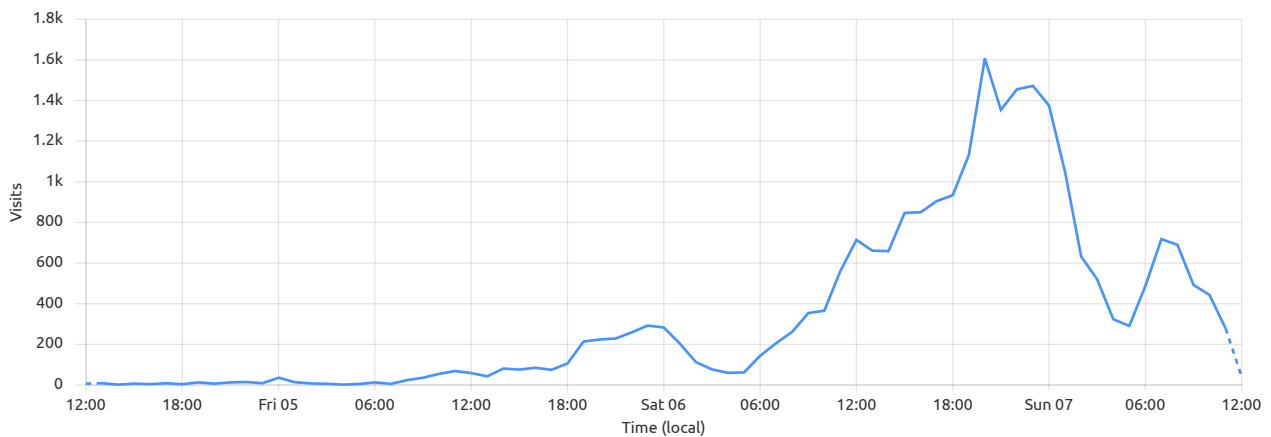

Web Analytics for all sites

Aug 4th 2022 12:13 (UTC +08:00) → Aug 7th 2022 12:13 (UTC +08:00)

Filters:

Host equals htbf.systemphoenix.net

Visits summary

When someone navigates to your website, either directly or from an external referer. One visit can consist of multiple page views.

All Referrer Host Country Path Browser ...

Total

24.74k

● htbf.systemphoenix.net

24.74k

Visits by country

Malaysia	23.34k
Singapore	1.25k
Senegal	40
Brunei Darussalam	35
Thailand	23
Indonesia	19
Unknown states, other entities or organizations	9
United States	8
New Zealand	4
Japan	3